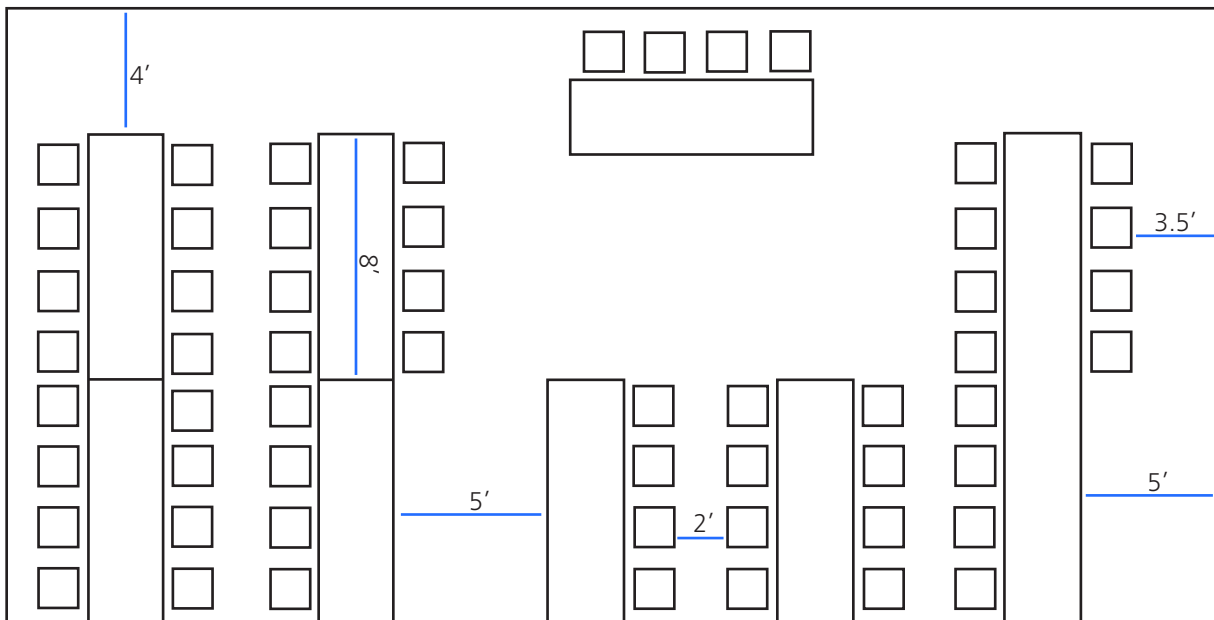

20 x 40 Frame Tent

note: not all tables and chairs are shown in our illustrations

The configuration examples provided are for illustration of the size of the tent. Every setup can be adjusted to your suit your needs.

Approximate maximum capacity for a 20x40 using round tables is 64 people and mamximum capacity using only 8' banquet tables is 80 people.

You can fit 100 chairs inside of a 20x40 for a ceremony with no tables.

Courtesy of:

Rent-All Store
2516 Dodds Ave
Chattanooga, Tennessee 37407

v. 423.698.2531
f. 423.698.7835
e. rent@rentallstore.com
www.rentallstore.com

"The Areas Largest Variety of Special
Event Equipment Since 1954!"