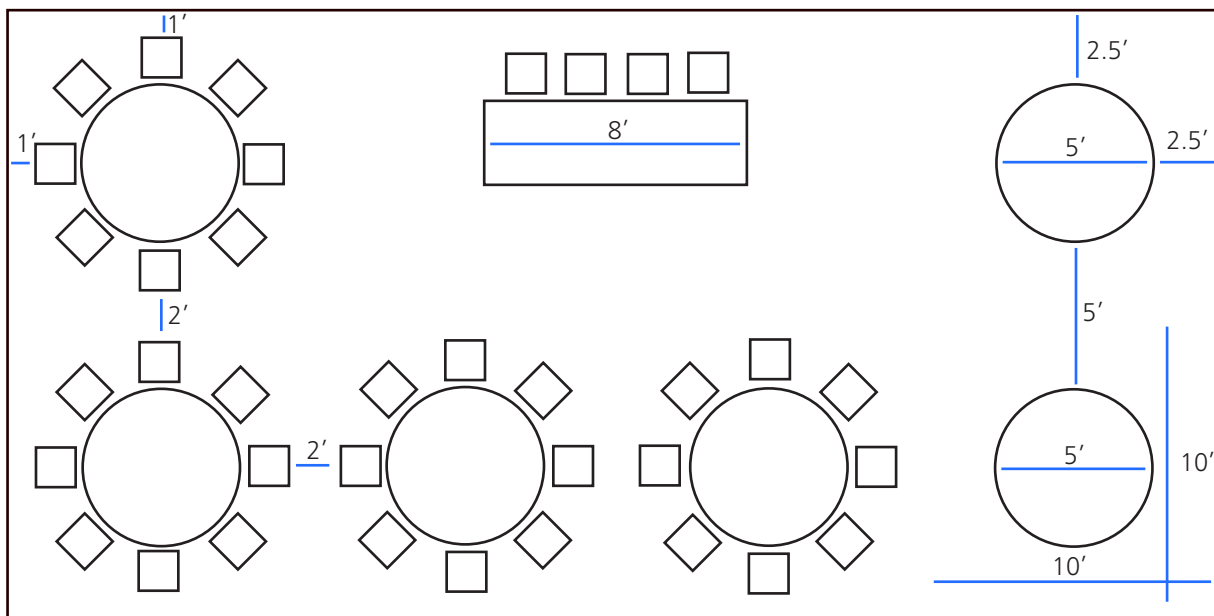

20 x 40 Frame Tent

note: not all tables and chairs are shown in our illustrations

The configuration examples provided are for illustration of the size of the tent. Every setup can be adjusted to your suit your needs.

Approximate maximum capacity for a 20x40 using round tables is 64 people and mamximum capacity using only 8' banquet tables is 80 people.

You can fit 100 chairs inside of a 20x40 for a ceremony with no tables.

Courtesy of:

Rent-All Store
2516 Dodds Ave
Chattanooga, Tennessee 37407

v. 423.698.2531
f. 423.698.7835
e. rent@rentallstore.com
www.rentallstore.com

"The Areas Largest Variety of Special
Event Equipment Since 1954!"