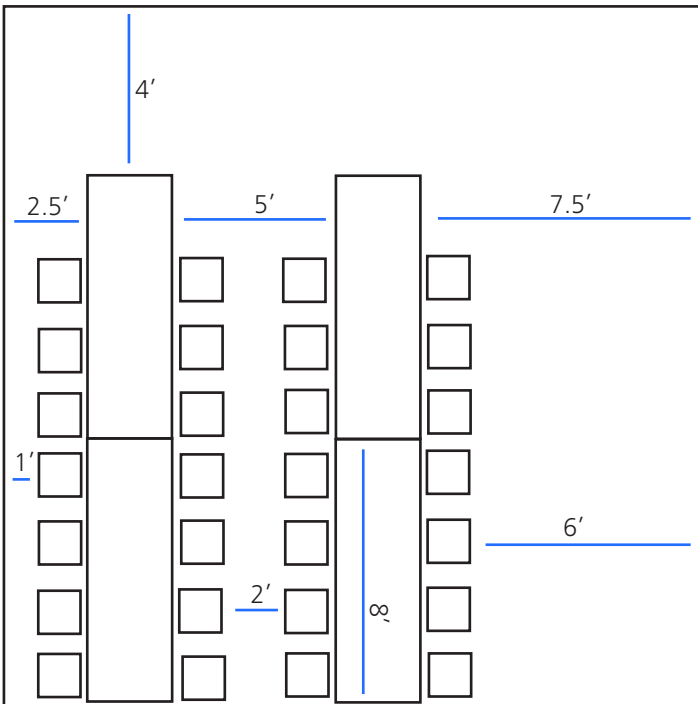

20 x 20 Frame Tent

note: not all tables and chairs are shown in our illustrations

The configuration examples provided are for illustration of the size of the tent. Every setup can be adjusted to your suit your needs.

Approximate maximum capacity for a 20x20 using round tables is 32 people.

Approximate mamximum capacity for a 20x20 using 8' banquet tables is 48 people.

You can fit 50 chairs inside of a 20x20 for a ceremony with no tables.

Notes:

Courtesy of:

Rent-All Store
2516 Dodds Ave
Chattanooga, Tennessee 37407

v. 423.698.2531
f. 423.698.7835
e. rent@rentallstore.com
www.rentallstore.com

"The Areas Largest Variety of
Special Event Equipment Since
1954!"