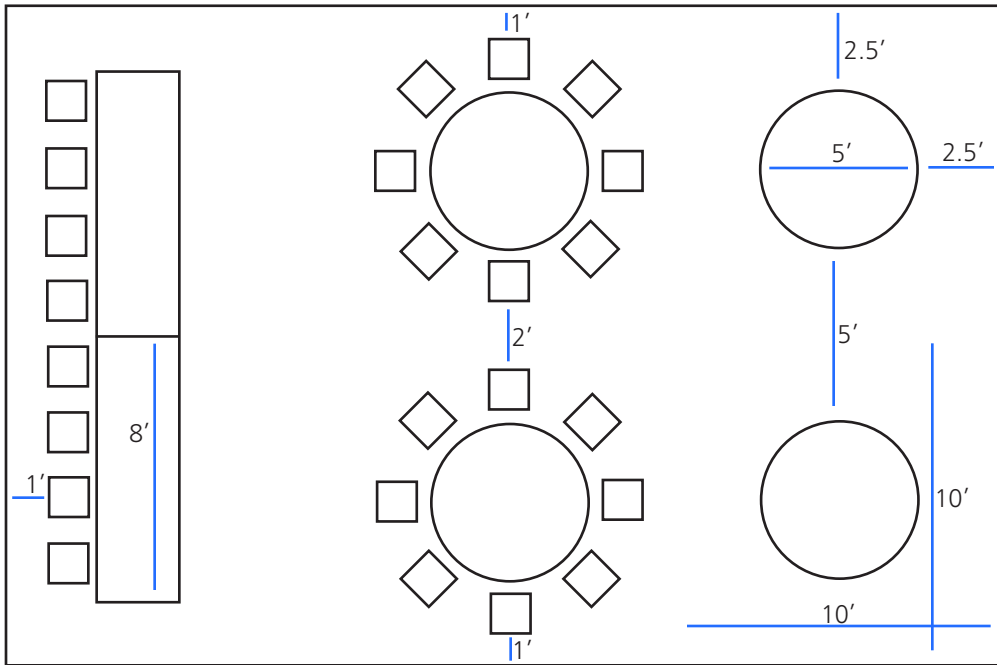

20 x 30 Frame Tent

note: not all tables and chairs are shown in our illustrations

The configuration examples provided are for illustration of the size of the tent. Every setup can be adjusted to your suit your needs.

Approximate maximum capacity for a 20x30 using round tables is 48 people and mamximum capacity using only 8' banquet tables is 60 people. You can fit 75 chairs inside of a 20x30 for a ceremony with no tables.

Courtesy of:

Rent-All Store
2516 Dodds Ave
Chattanooga, Tennessee 37407

v. 423.698.2531
f. 423.698.7835
e. rent@rentallstore.com
www.rentallstore.com

"The Areas Largest Variety of Special
Event Equipment Since 1954!"