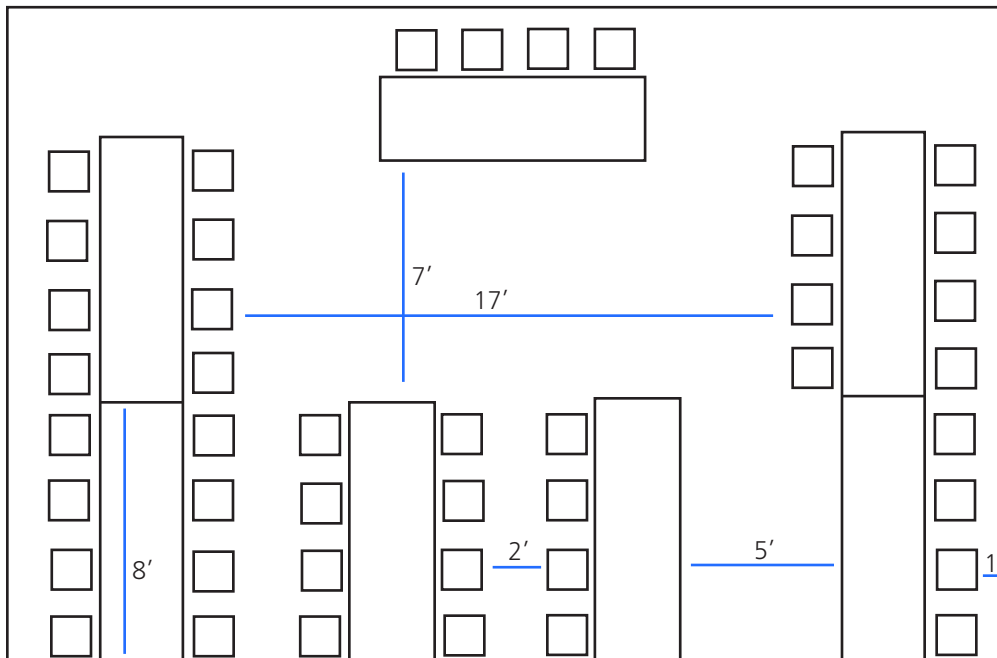

20 x 30 Frame Tent

note: not all tables and chairs are shown in our illustrations

The configuration examples provided are for illustration of the size of the tent. Every setup can be adjusted to your suit your needs.

Approximate maximum capacity for a 20x30 using round tables is 48 people and mamximum capacity using only 8' banquet tables is 60 people. You can fit 75 chairs inside of a 20x30 for a ceremony with no tables.

Courtesy of:

Rent-All Store
2516 Dodds Ave
Chattanooga, Tennessee 37407

v. 423.698.2531
f. 423.698.7835
e. rent@rentallstore.com
www.rentallstore.com

"The Areas Largest Variety of Special
Event Equipment Since 1954!"